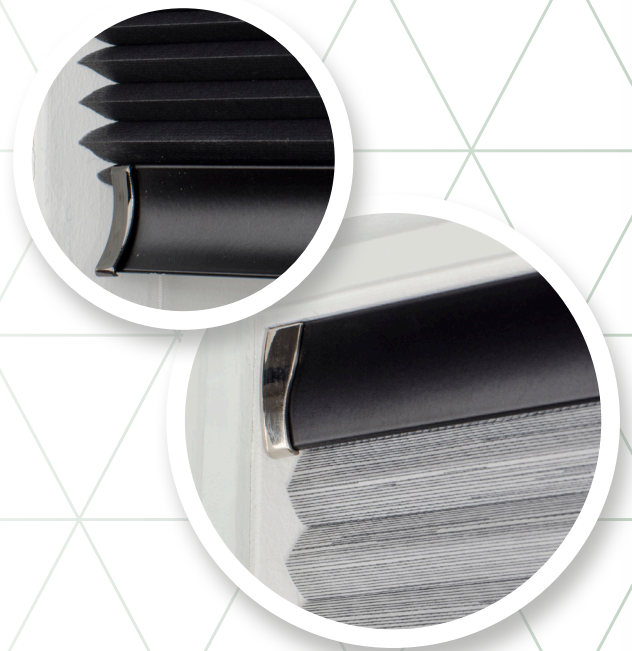

All fabrics within our Hive & Pleated Collection can be used in conjunction with this system.

The system comes with a tensioned option which can be repositioned simply by lowering or raising the bottom bar. As well as an integrated cordlock free-hanging option, which is secured by moving the cord to raise or lower the blind to the desired position.