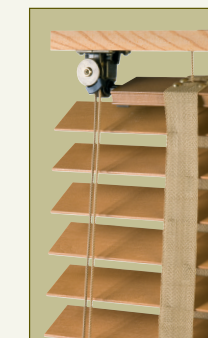

Our Timberlux™ basswood venetian blinds are available in a choice of 3 operating systems:

Oxford

Classic, dignified good looks. Colour co-ordinating cords, ladder strings and headrail with sculptured valance. Slat are available in dramatic 50mm and 45mm, elegant 35mm or contemporary 25mm widths.

Balmoral

Traditional style blinds with the choice of either 38mm or 25mm wide tapes for 50mm slats and 25mm tapes for 35mm slats. For 25mm slats 19mm wide tapes are available. A stylish sculptured valance adds the finishing touch.