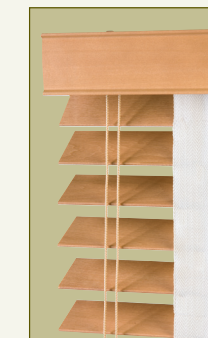

Balmoral

Traditional style blinds with the choice of either 38mm or 25mm wide tapes for 50mm slats and 25mm tapes for 35mm slats. For 25mm slats 19mm wide tapes are available. A stylish sculptured valance adds the finishing touch.