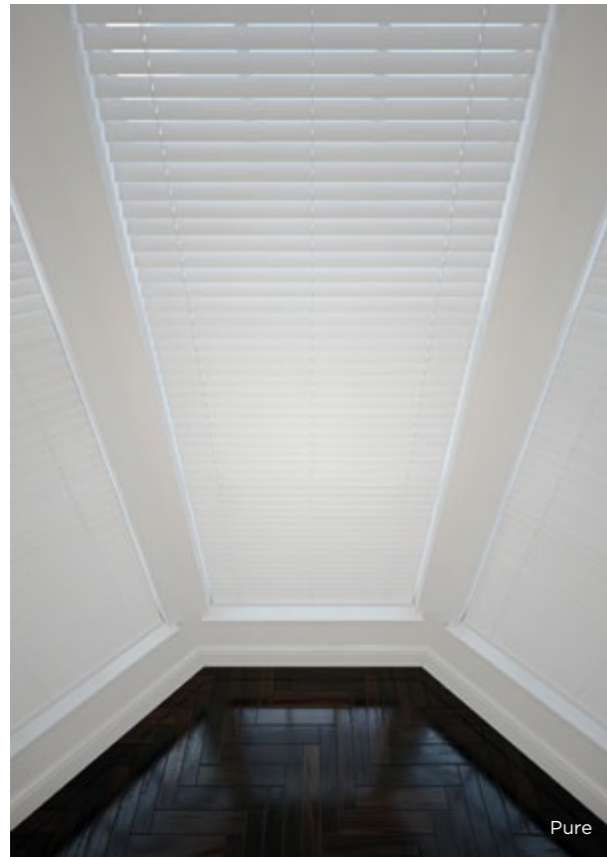

MOTORISATION

Sunwood motorised blinds optimise for the ultimate in light control. Designed specifically for Sunwood, the tilt and lift motor provides the ideal solution for hard to reach places and by eliminating operating cords, motorised blinds are the perfect child safe product. Powered by a discrete battery pack or by mains, these simple to operate motors, can control single and multiple blinds.