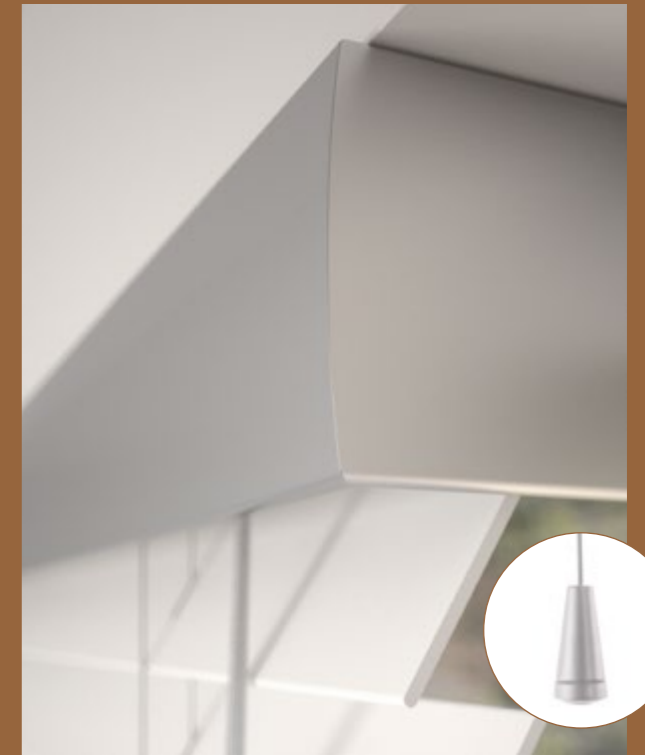

CONTOUR SILVER VALANCE

Merging the beauty of nature with an uber contemporary style, the Contour Silver Valance and matching tassel sets Sunwood apart. This is available across all five collections.

TASSEL OPTIONS

Add the final touch to your blind by selecting one of our exquisite tassel options. All tassel options are available in four contemporary colours; black, brushed brass, matt nickel and chrome.