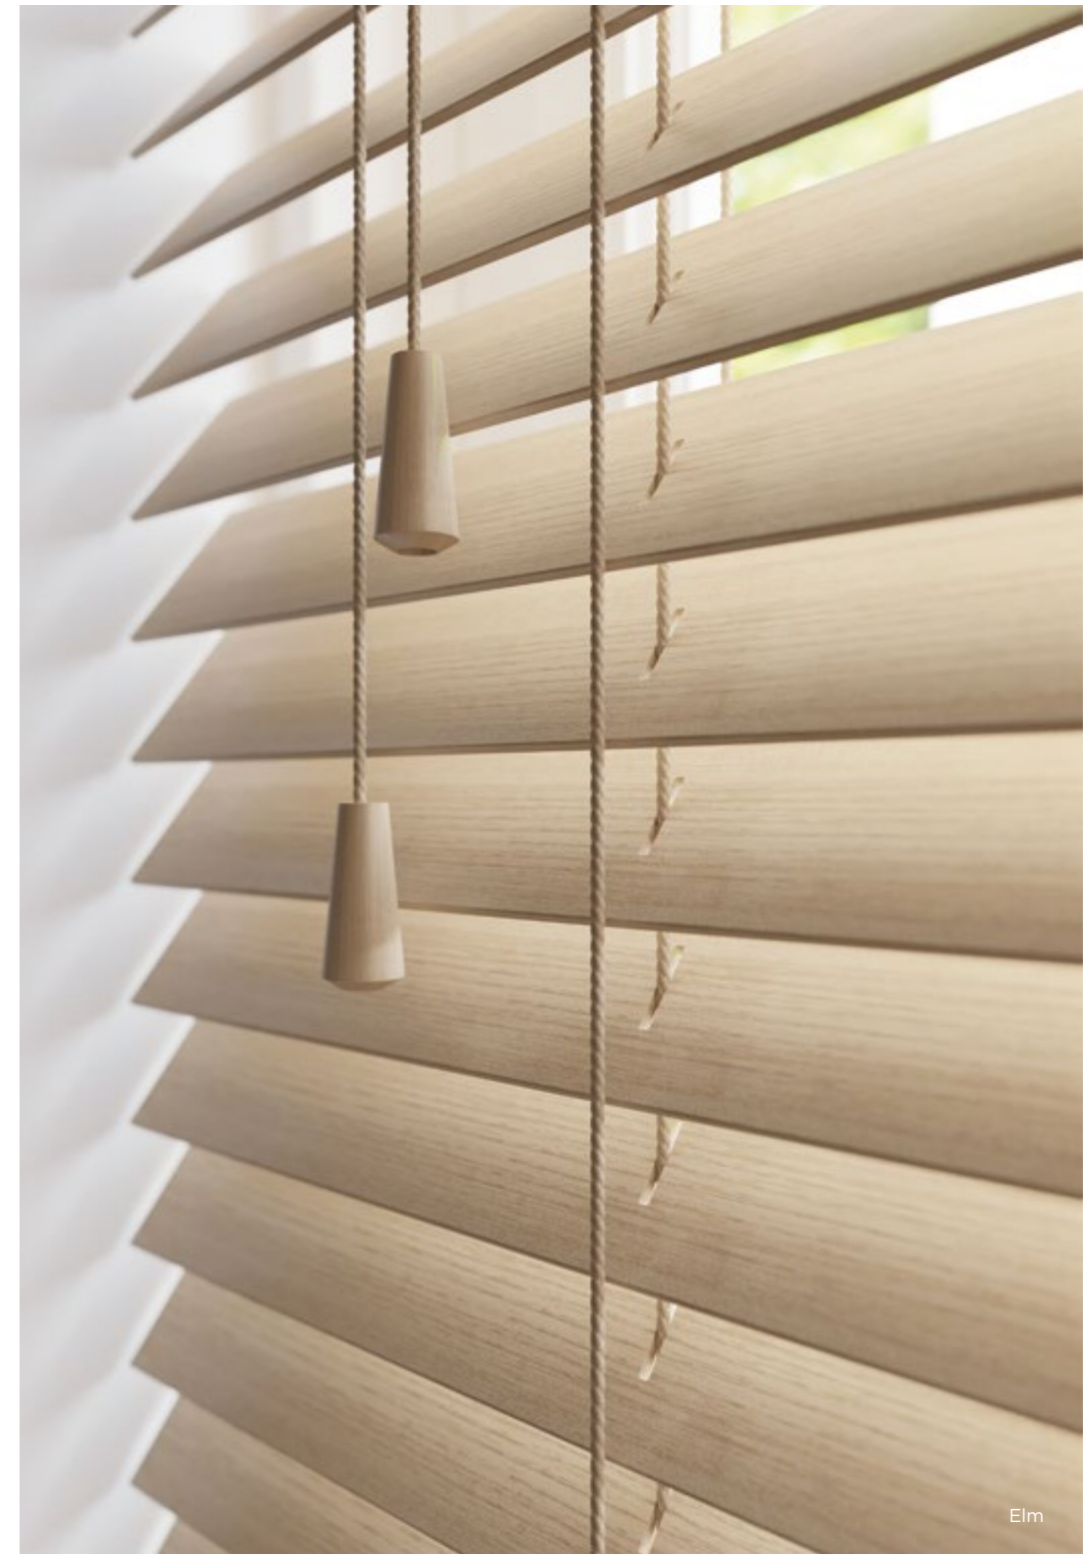

PERFECT GRAIN COLLECTION

The Perfect Grain Collection features a laminate finish with constant grain and colour across three wood tones. Designed to present a flawless look, the delectable finish enables you to craft your own aspirational living space.

Elm